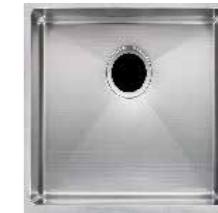

Twm11- 250x450x215mm
Material: 1.2mm 304 Stainless Steel Corner Square.

Advantages of our Stainless steel sinks

- 304 Stainless Steel
- Sound Padded to reduce noise
- Long lasting Satin finish look that will withstand years of family use
- Smooth throughout
- X flume design, quick and easy to drain water
- Handmade ensuring great strength and durability
- Environmentally friendly

Item Code: Twm 2
Size: 865x440x190mm
Material: 1.2mm 304 stainless steel
Corner: Round

Item Code: Twm 6
Size: 770x450x215mm
Material: 1.2mm 304 Stainless steel
Corner: Square

Item Code: Twm 5
Size: 510x450x230mm
Material: 1.2mm 304 stainless steel
Corner: Square